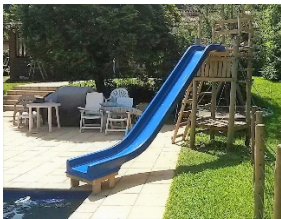

2020 - PLAYGROUND SLIDES

We offer a range of slides from beginner/smaller children sized slides up to large, modular slides

1. 2M SLIDE

± 2m long, 0.4m wide, 0.17m deep
Mounting height between ± 1.2m and 1.5m
Weight of slide ± 9kg
Standard colours green, red & blue – for other colours please contact
Delivery can be arranged, cost TBA
Price R1 400.00

2. 2.4M SLIDE

± 2.4m long, 0.4m wide, 0.17m deep
Mounting height between ± 1.2m and 1.5m
Weight of slide ± 9kg
Standard colours green & blue – for other colours please contact
Most common slide used as seen in our jungle gym pictures
Delivery can be arranged, cost TBA
Price R1 600.00

3. 3M SLIDE ONLY

± 3m long, 0.5m wide, 0.21m deep
Water connection for standard garden hose
Mounting height between ± 1.5m and 1.9m
Weight of slide ± 15kg
Standard colours green & blue & light blue - for other colours please contact us
Delivery can be arranged, cost TBA
Price R2 500.00

4. 4M SLIDE ONLY

± 4m long, 0.5m wide, 0.21m deep	
Water connection for standard garden hose	
Mounting height between ± 1.5m and 1.9m	
Weight of slide ± 15kg	
Standard colours green & blue & light blue - for other colours please contact us	
Delivery can be arranged, cost TBA	
Price	R4 500.00